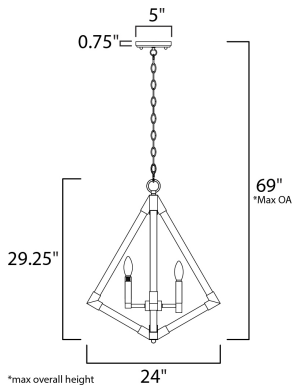

MEASUREMENTS

- DIMENSION : 24" L x 24" W x 29.25" H
- MAX OAH : 69" OAH
- CANOPY : 5" W x 0.75" H x 5" L
- HANGING WEIGHT : 8.14 lb

LAMPING

- INPUT VOLTAGE : 120V
- BULB : 4 x 60W Incandescent E12 Candelabra , 240W Total
- BULB INCLUDED : (Not Included)